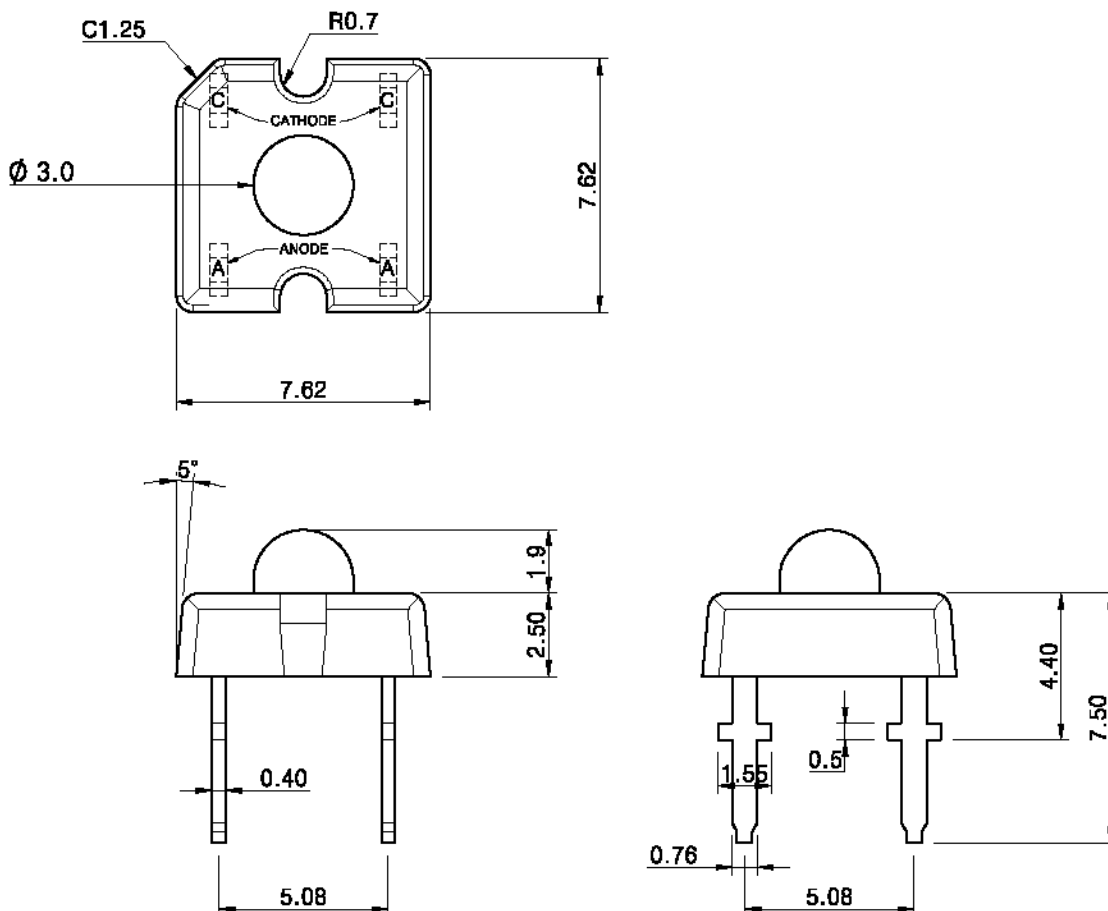

■ Outline Dimensions

Notes :

1. All dimensions are in millimeters.
2. Tolerance is ± 0.25 unless otherwise noted.